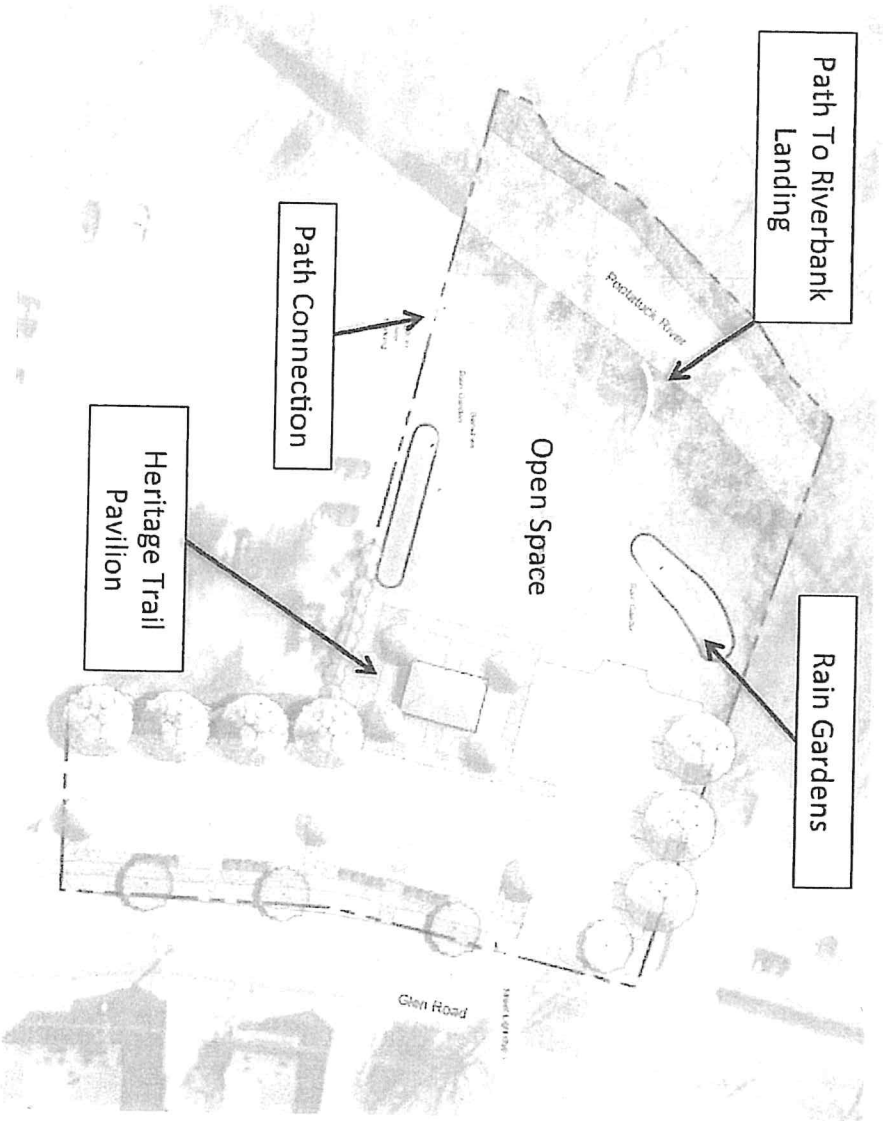

Approximate Scale: 1 inch = 75 feet

Town of Newtown

Geographic Information System (GIS)

Date Printed: 1/25/2021

MAP DISCLAIMER - NOTICE OF LIABILITY

This map is for assessment purposes only. It is not for legal description or conveyances. All information is subject to verification by any user. The Town of Newtown and its mapping contractors assume no legal responsibility for the information contained herein.

Approximate Scale: 1 inch = 100 feet

Sandy Hook Heritage Park

Site Plan Concept

Showcases Sandy Hook's Natural Features & Reintroduces Green Space In Sandy Hook Village

Heritage Park

Heritage Trail Pavilion

Creates Community Gathering & Event Space

Heritage Park

Street View

Heritage Pavilion Welcomes Visitors To Sandy Hook

Heritage Park Heritage Trail Pavilion

Serves As Starting & End Point For Heritage Trail