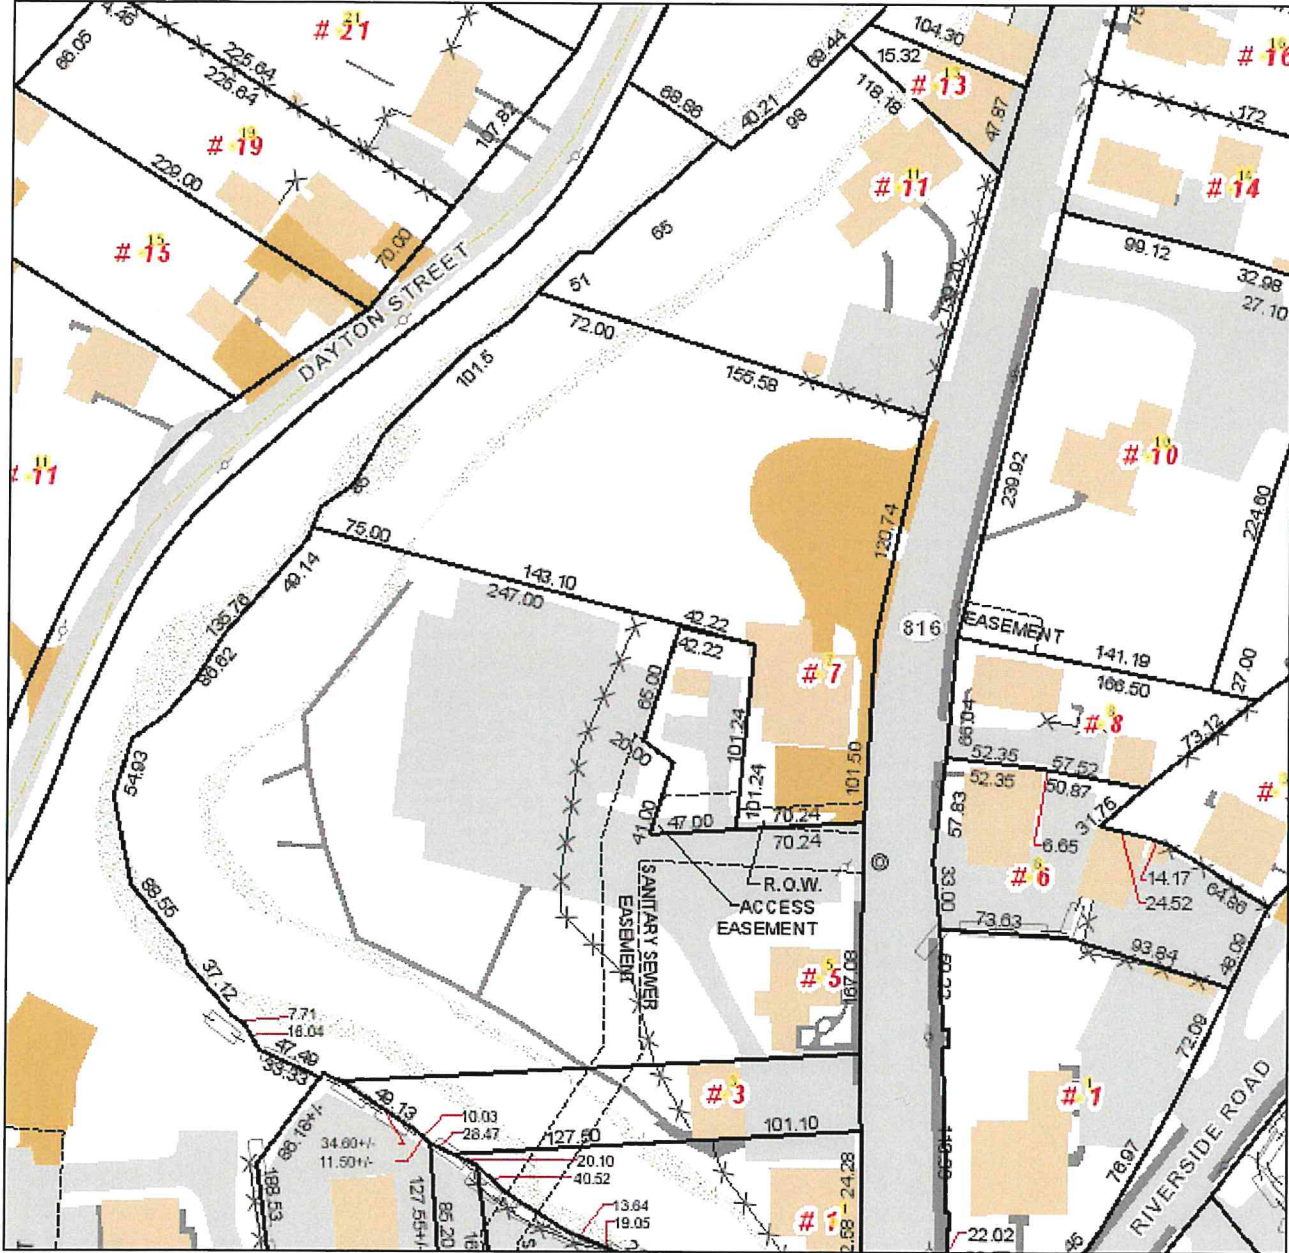

Approximate Scale: 1 inch = 75 feet

Town of Newtown

Geographic Information System (GIS)

Date Printed: 1/25/2021

MAP DISCLAIMER - NOTICE OF LIABILITY

This map is for assessment purposes only. It is not for legal description or conveyances. All information is subject to verification by any user. The Town of Newtown and its mapping contractors assume no legal responsibility for the information contained herein.

Approximate Scale: 1 inch = 100 feet

Sandy Hook Heritage Park

Site Plan Concept

Showcases Sandy Hook's Natural Features & Reintroduces Green Space In Sandy Hook Village

Heritage Park

Heritage Trail Pavilion

Creates Community Gathering & Event Space

Heritage Park

Street View

Heritage Pavilion Welcomes Visitors To Sandy Hook

Heritage Park Heritage Trail Pavilion

Serves As Starting & End Point For Heritage Trail

Heritage Trail

Historical Themes

Hydroelectric
Power

Prominent
Individuals

Irish
Immigrants

Themes Emphasized In Trail Marker Content